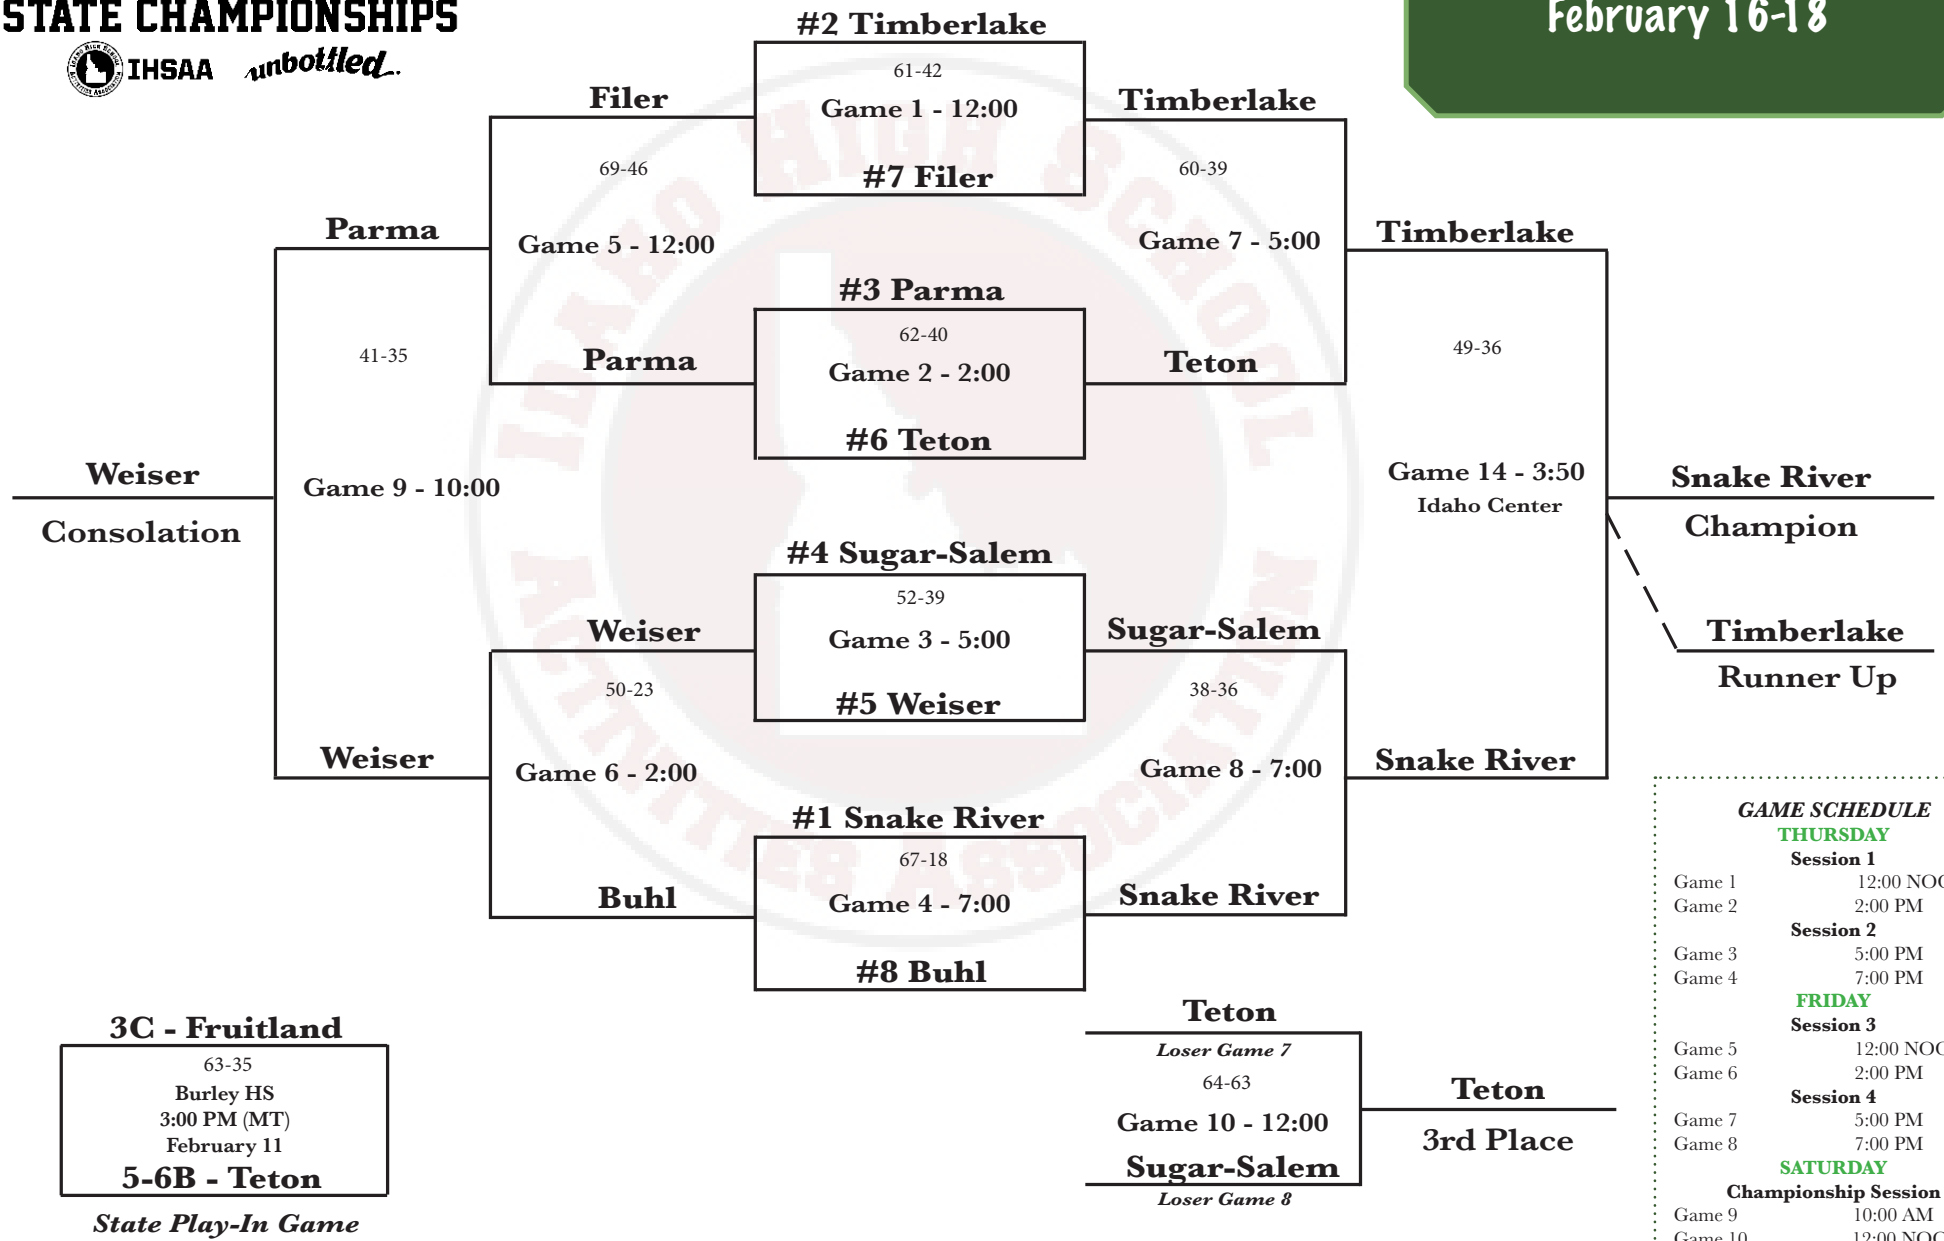

3A Girls
Real Dairy Shootout
Skyview HS, Nampa
February 16-18

GAME SCHEDULE

THURSDAY

Session 1

Game 1 12:00 NOON
 Game 2 2:00 PM

Session 2

Game 3 5:00 PM
 Game 4 7:00 PM

FRIDAY

Session 3

Game 5 12:00 NOON
 Game 6 2:00 PM

Session 4

Game 7 5:00 PM
 Game 8 7:00 PM

SATURDAY

Championship Session

Game 9 10:00 AM
 Game 10 12:00 NOON
 *Game 14 3:50 PM
 *Ford Idaho Center